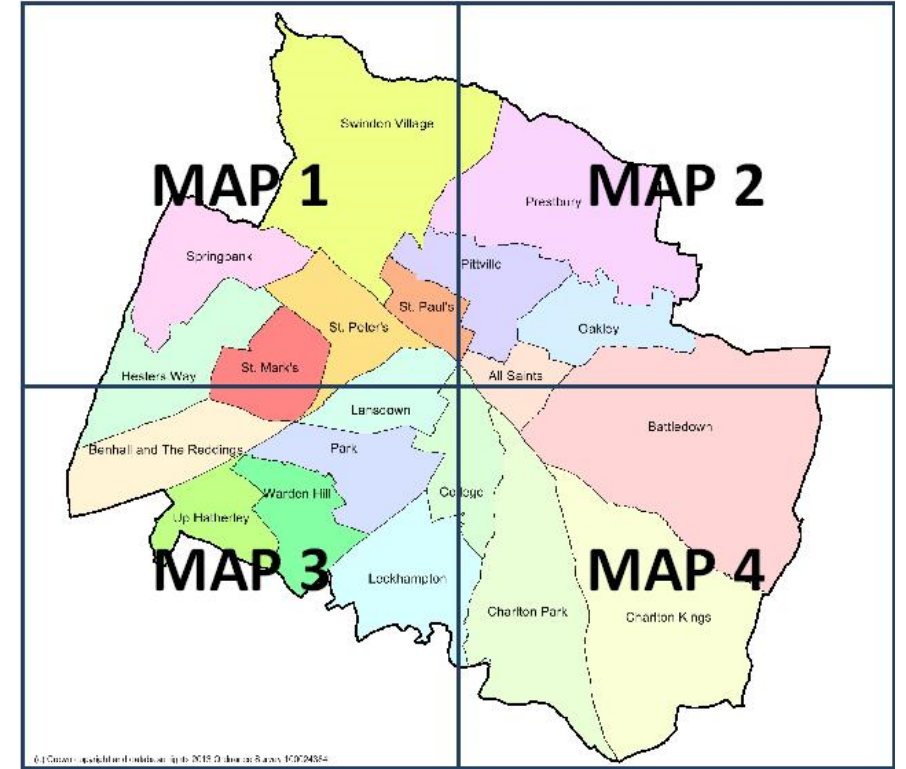

(c) Crown copyright and database rights 2013 Ordnance Survey 100024384

## EMPLOYMENT MAP 2

Refer to site proforma to view details of the sites coloured Red, Amber and Green (you will need the site reference no.)

Make comments online